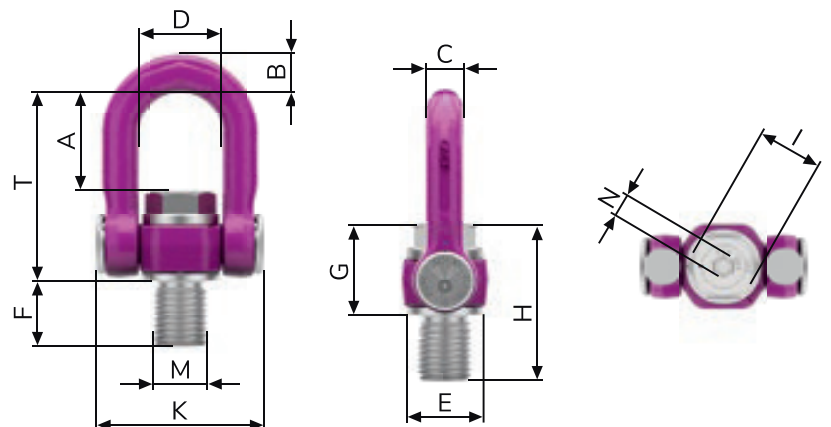

ACP Turnado Supermax

Distributed by **Bullivants**
1300 LIFTING info@bullivants.com