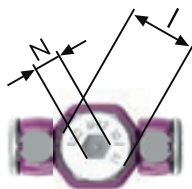

ACP Turnado Supermax

Distributed by **Bullivants**
1300 LIFTING info@bullivants.com