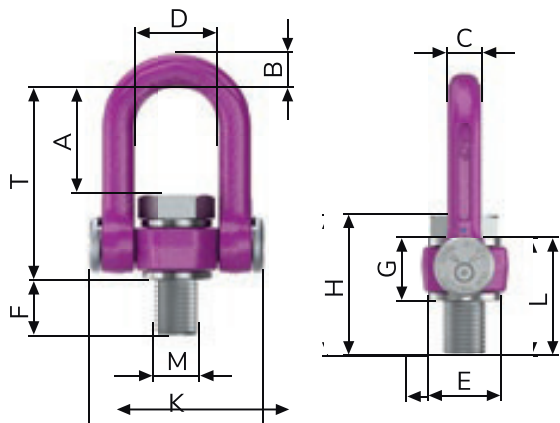

ACP Turnado Max